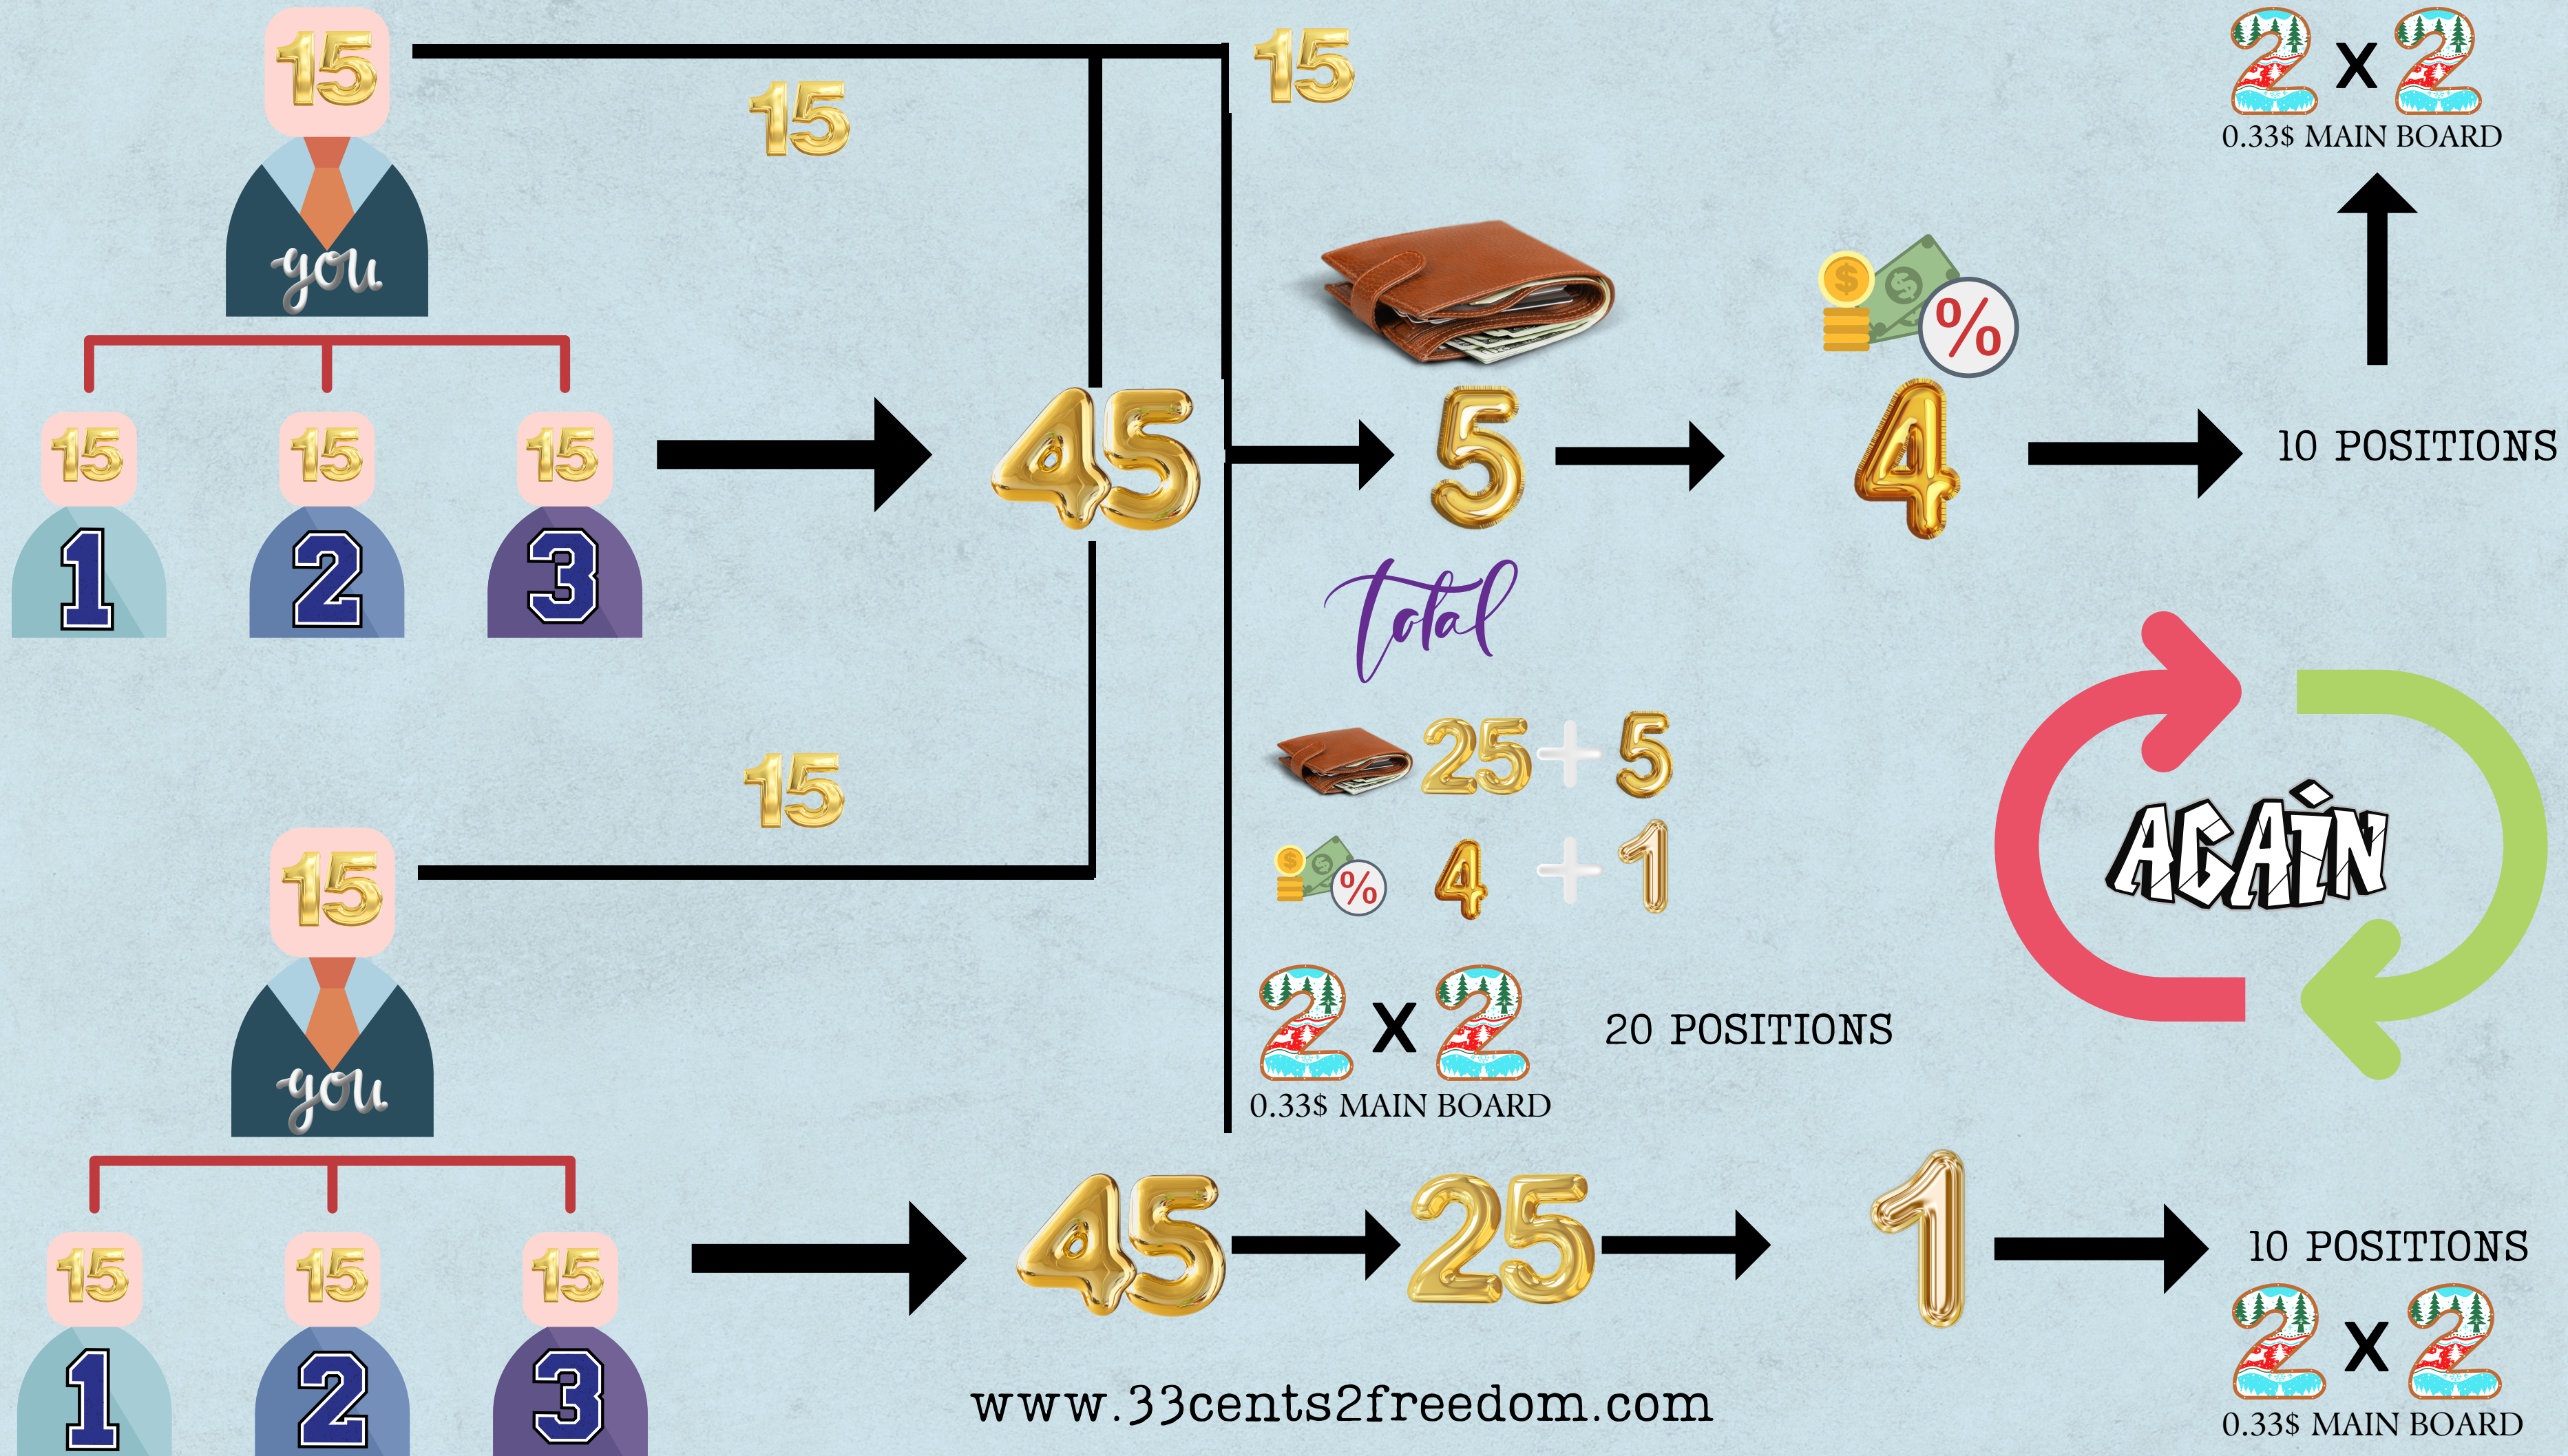

# 3X1 MATRIX CHRISTMAS

## Doubler

is here

so let's jingle your bells with us

YOU PAY 15\$ POSITON COST

COMPANY FORCE MATRIX SYSTEM

AUTOMATICALLY PLACED AFTER NEXT 3 POSITIONS AFTER YOUR'S

30\$ WALLET

5\$ COMMISSION

20 POSITIONS IN MAIN BOARD

Thanks  
and enjoy....

**CHRISTMAS**  
season

[www.33cents2freedom.com](http://www.33cents2freedom.com)